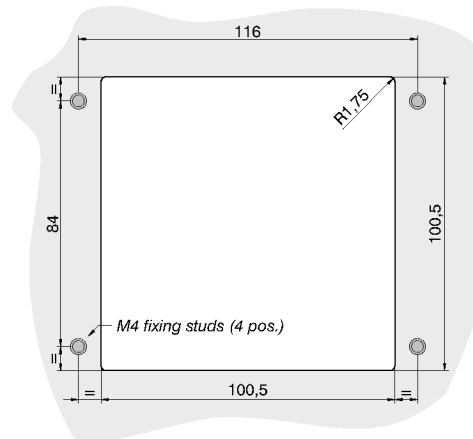

Drawings

Suggested Cut-out

IP	65
IK	08
Cycles	3.000.000
Operating temp.	-10° to +70°C (0° to +50°C with TI)
Storage temp.	-25° to +85°C (-25° to +55°C with TI)

Marking	
Chemical engraving + color filling	