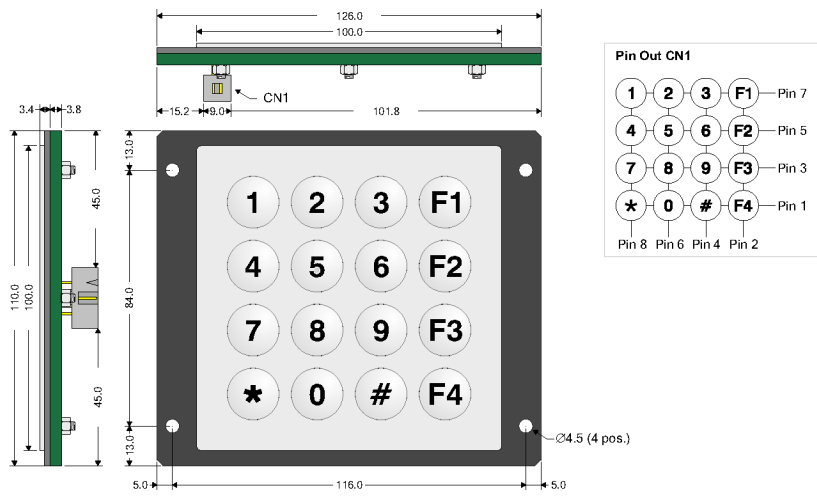

Drawings

Suggested Cut-out

IP	65
IK	08
Cycles	3.000.000
Operating temp.	-10° to +70°C (0° to +50°C with TI)
Storage temp.	-25° to +85°C (-25° to +55°C with TI)

Marking	
Chemical engraving + color filling	